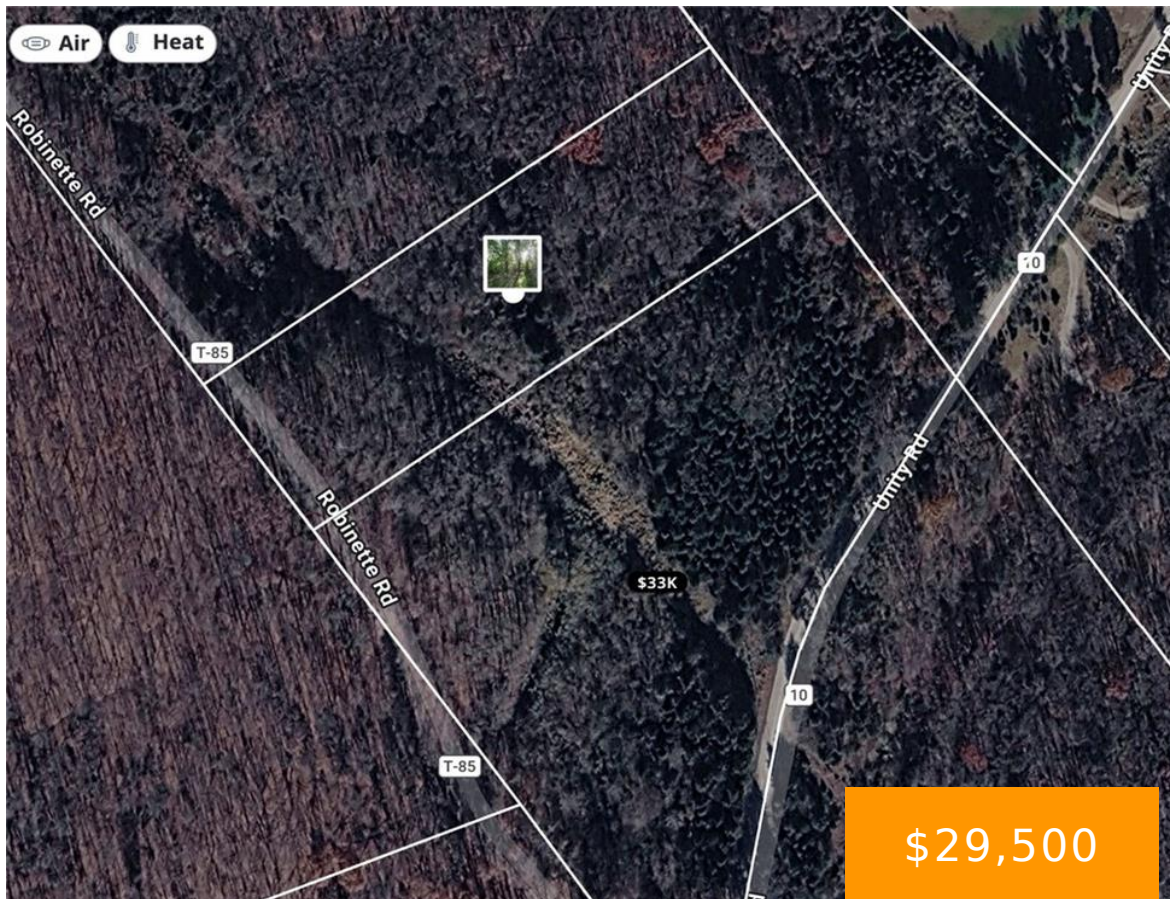

# 1148, ROBINETTE, ROAD, WEST UNION, OH, 45693

<https://www.flourishteam.com>

1148, Robinette,  
Road, West Union,  
OH, 45693

Tucked away in Adams County, this 3-acre wooded property has been a favorite hunting spot for the current owner and offers the kind of quiet, natural setting that's getting harder to find. Surrounded by trees and wildlife, it's the perfect place for hunting, exploring, or simply enjoying a little space away from it all. Whether [...]

- Single Family Lot
- Land
- Active

## Property Details

**Lot Dimensions:** 3 acres

**Parcel Number:** 090-00-00-034.001

**Aerial YN:** 1

**Distressed Property:** None

**Transaction Type:** Sale

---