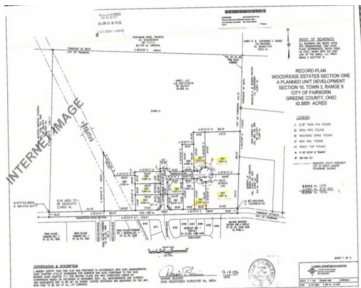

**1788, FAWNWOOD, COURT, FAIRBORN, OH, 45324**

<https://www.flourishteam.com>

1788, Fawnwood,  
Court, Fairborn, OH,  
45324

Great opportunity to build your dream home on this wooded lot. Lot is on a cul-de-sac. Bring your own Builder. Building pads are cleared. lot 9854 on map.

## Property Details

**Lot Dimensions:** 90 x 219 x 194

**Parcel Number:** A02-0001-0046-0-0009-00

**Subdivision Name:** Woodridge Estates Sec 1

**Distressed Property:** None

**Transaction Type:** Sale

---