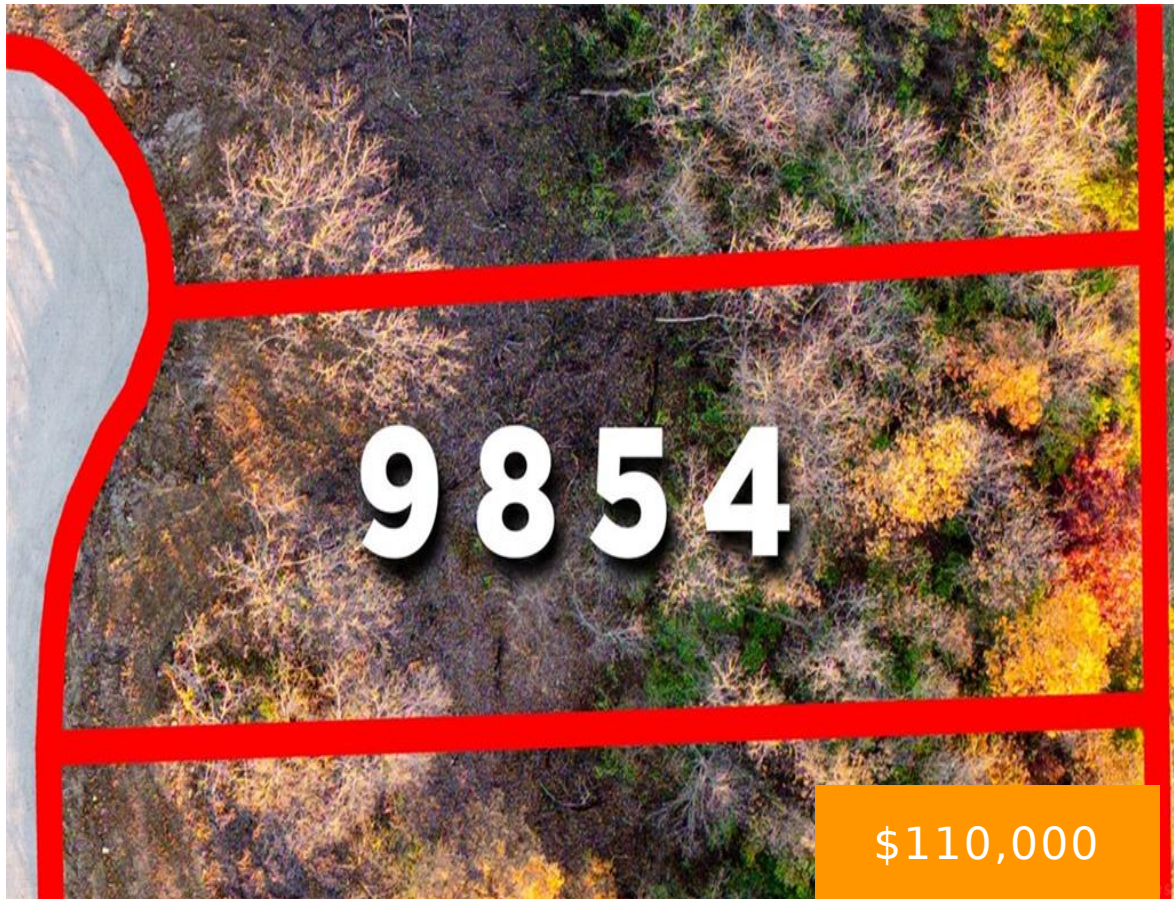

**1788, FAWNWOOD, COURT, FAIRBORN, OH, 45324**

<https://www.flourishteam.com>

1788, Fawnwood,  
Court, Fairborn, OH,  
45324

Great opportunity to build your dream home on this wooded lot. Lot is on a cul-de-sac. Bring your own Builder. Building pads are cleared. lot 9854 on map.

- Single Family Lot
- Land
- Active

## Property Details

**Lot Dimensions:** 90 x 219 x 194

**Parcel Number:** A02-0001-0046-0-0009-00

**Subdivision Name:** Woodridge Estates Sec 1

**Distressed Property:** None

**Transaction Type:** Sale

---