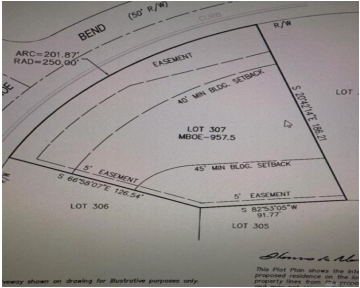

# 1886, HORSESHOE BEND, WASHINGTON TWP, OH, 45458

<https://www.flourishteam.com>

1886, Horseshoe bend, Washington TWP, OH, 45458

\$147,500

One of the last lots available in Saddlecreek located in Washington Township with Centerville school district. .5 Acre lot in a developed neighborhood. HBS Development is the exclusive rights builder.

## Property Details

**Lot Dimensions:** 50 x 40

**Parcel Number:** 067038070182

**Aerial YN:** 1

**Distressed Property:** None

**Transaction Type:** Sale

---