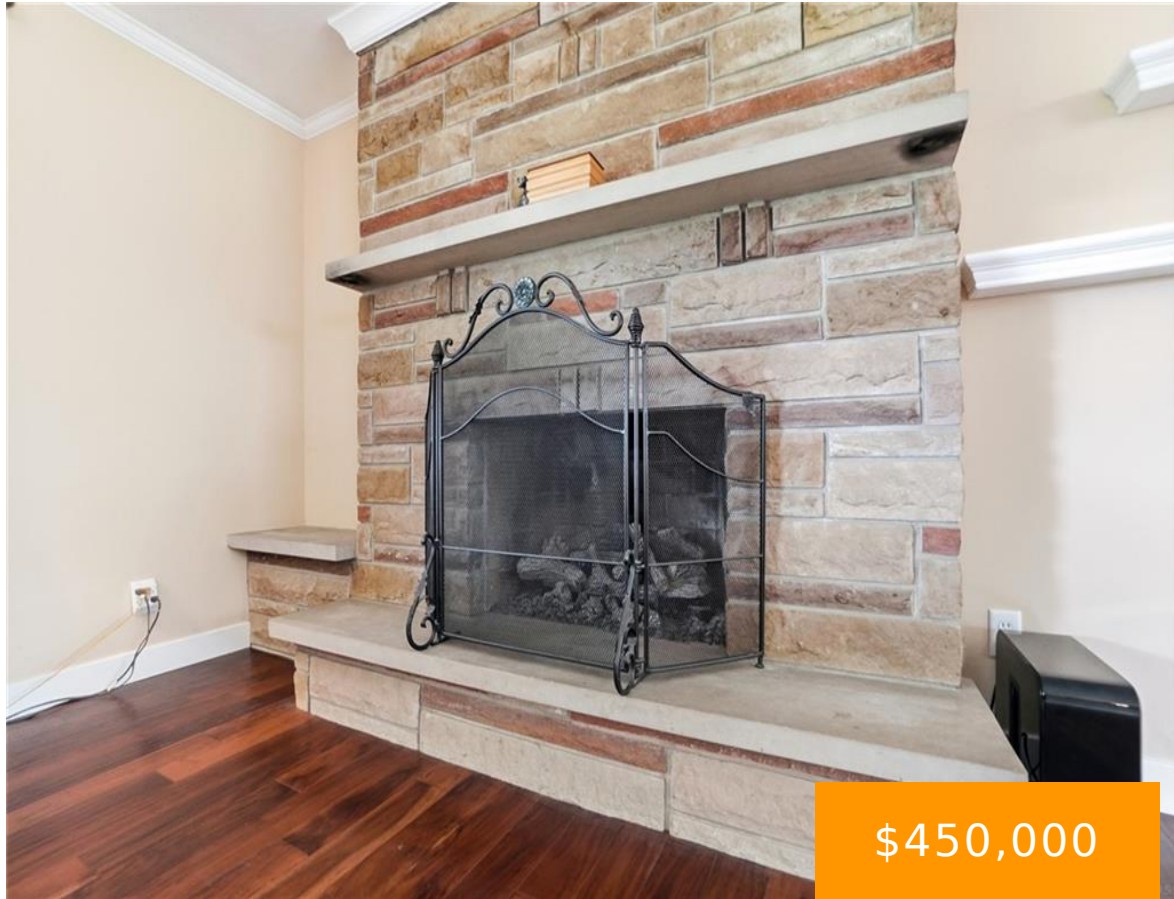

**2756, COTTONWOOD, DRIVE, SPRINGFIELD  
TOWNSHIP, OH, 45504**

<https://www.flourishteam.com>

2756, Cottonwood,  
Drive, Springfield  
Township, OH,  
45504

**\$450,000**

Meticulously cared for and stylishly updated for spacious modern living, this home stands out among its peers! In total, 5 beds and 3.5 baths means there is plenty of space for everyone. The upstairs primary bed with sharply appointed en-suite adjoins bed #2 and features second floor balconies. The main living area is open and [...]