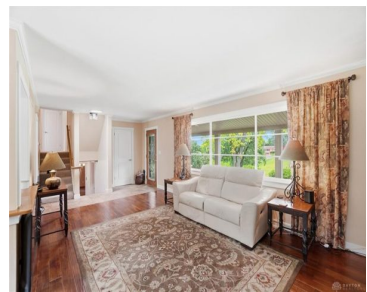

**2756, COTTONWOOD, DRIVE, SPRINGFIELD  
TOWNSHIP, OH, 45504**

<https://www.flourishteam.com>

2756, Cottonwood,  
Drive, Springfield  
Township, OH,  
45504

**\$450,000**

Meticulously cared for and stylishly updated for spacious modern living, this home stands out among its peers! In total, 5 beds and 3.5 baths means there is plenty of space for everyone. The upstairs primary bed with sharply appointed en-suite adjoins bed #2 and features second floor balconies. The main living area is open and [...]