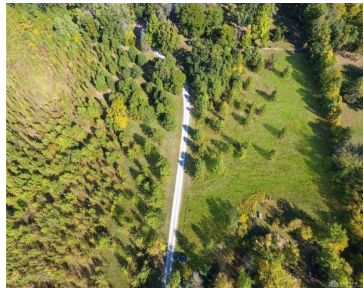

**4245, W, WENGER, ROAD, CLAYTON, OH, 45315**

<https://www.flourishteam.com>

4245, W, Wenger,  
Road, Clayton, OH,  
45315

Here is your chance to own over 12 acres of land to build your dream home on or to just enjoy the beauty of the land and relax.

## Property Features

**Land Features:** Wooded

**Road Type:** Paved

**Frontage:** 100'

**Timber:** Some

---