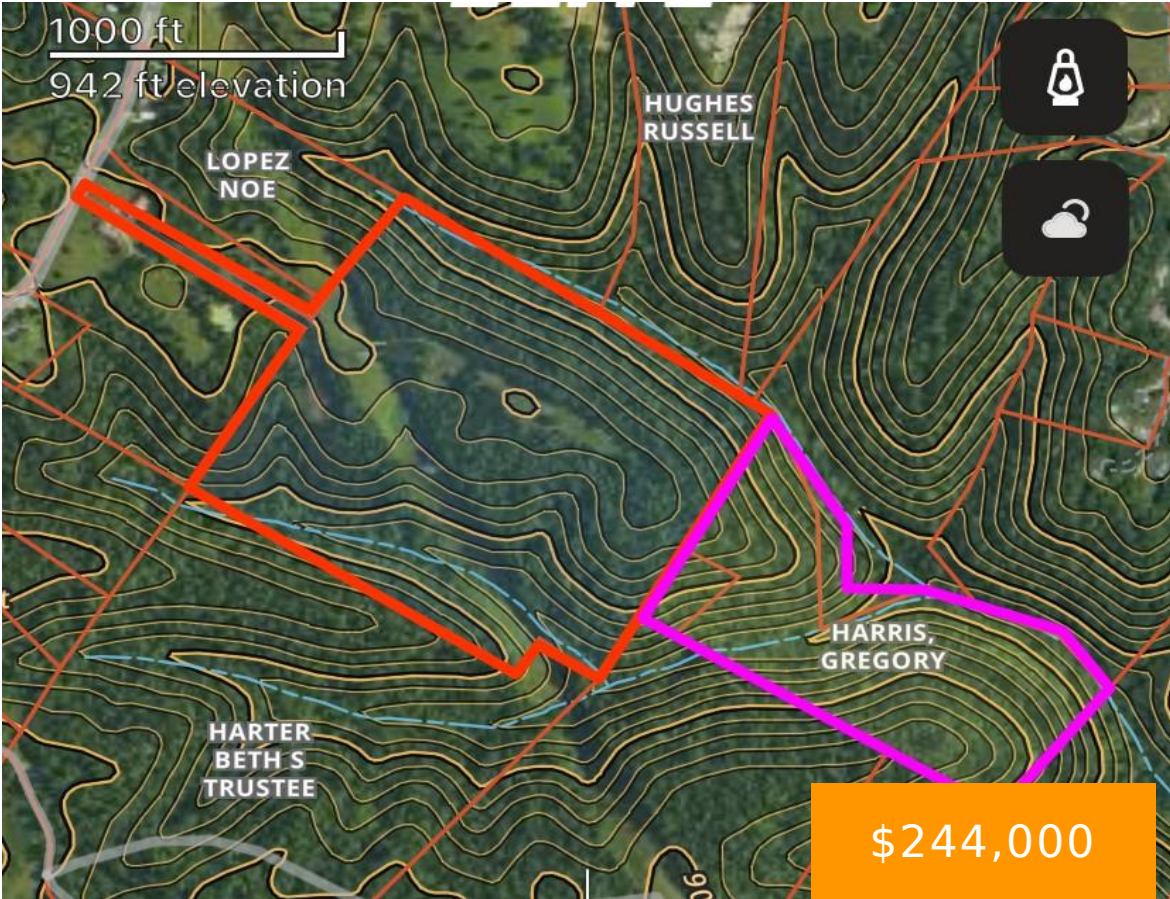

# 43, OLD STATE, ROAD, MANCHESTER, OH, 45144

<https://www.flourishteam.com>

43, Old State, Road,  
Manchester, OH,  
45144

Sweet 43.4ac Big Buck farm located in SW Adams county. Good driveway leading back to secluded 18x24 metal pole barn in perfect spot for camp/cabin or small home in the woods. Most of the work is done including multiple established food plots carved out of the woods with extensive efforts to build up soils. There [...]

## Location Details

**County Or Parish:** Adams  
**Zoning:** Residential,Agricultural

**School District:** Manchester

## Property Details

**Lot Dimensions:** 1300x1500

**Parcel Number:** 182-00-00-014.000

**Aerial YN:** 1

**Distressed Property:** None

**Transaction Type:** Sale

---

## Property Features

**Land Features:** Other,Wooded

**Outside Features:** Barn,Fence, Barn,Fence

**Utilities:** Bottled Gas,City Water

**Road Type:** County, Paved

**Frontage:** 40.25

**Timber:** Heavily

---