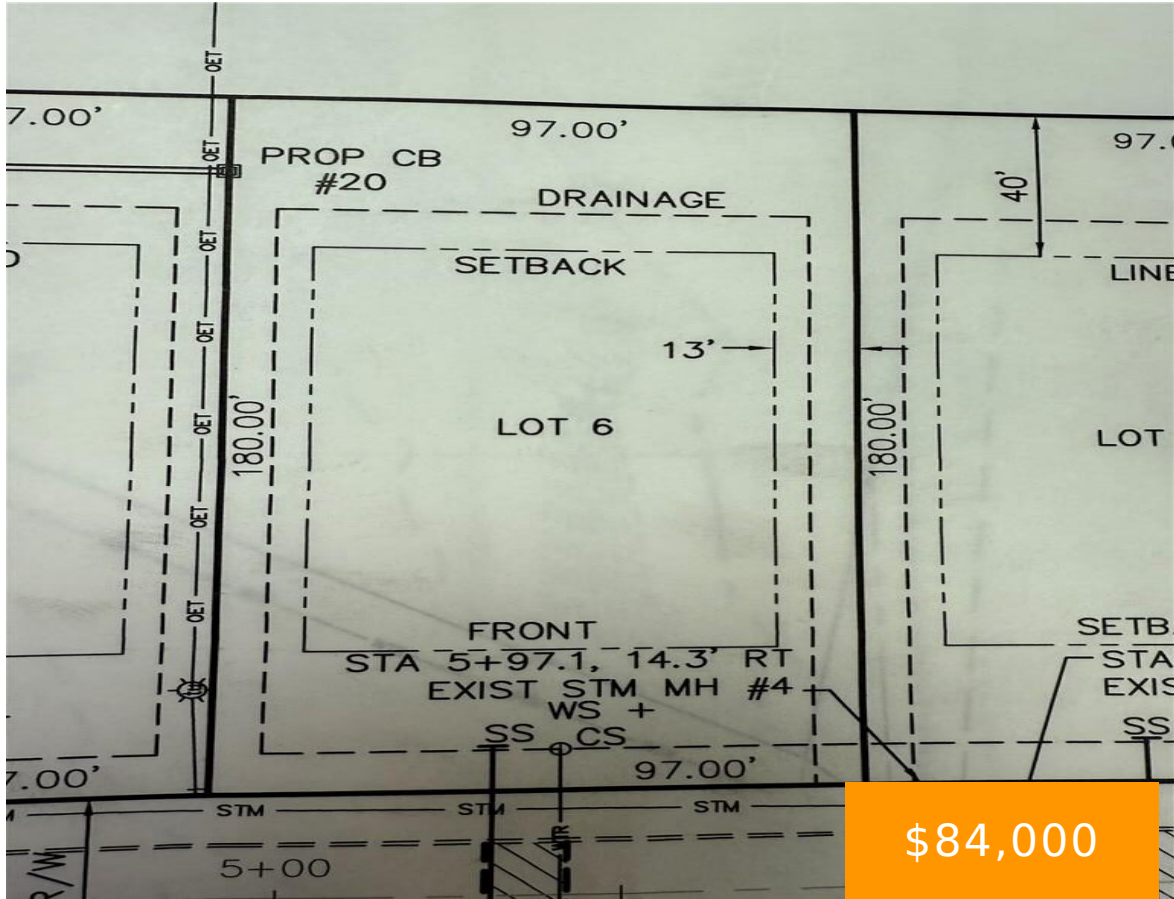

5550, WILLOWTWIG, LANE, MIAMI TOWNSHIP, OH,  
45459

<https://www.flourishteam.com>

5550, Willowtwig,  
Lane, Miami  
Township, OH,  
45459

\$84,000

- Single Family Lot
- Land
- Active

## Property Details

**Lot Dimensions:** 97 x 180

**Parcel Number:** K47-02403-0150

**Aerial YN:** 1

**Distressed Property:** None

**Transaction Type:** Sale

---