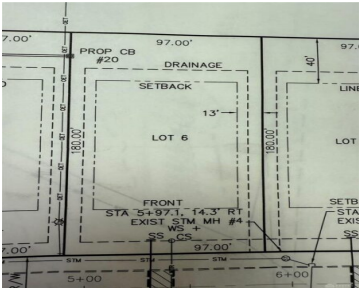

5550, WILLOWTWIG, LANE, MIAMI TOWNSHIP, OH,  
45459

<https://www.flourishteam.com>

5550, Willowtwig,  
Lane, Miami  
Township, OH,  
45459

\$84,000

- Single Family Lot
- Land
- Active

## Property Details

**Lot Dimensions:** 97 x 180

**Parcel Number:** K47-02403-0150

**Aerial YN:** 1

**Distressed Property:** None

**Transaction Type:** Sale

---