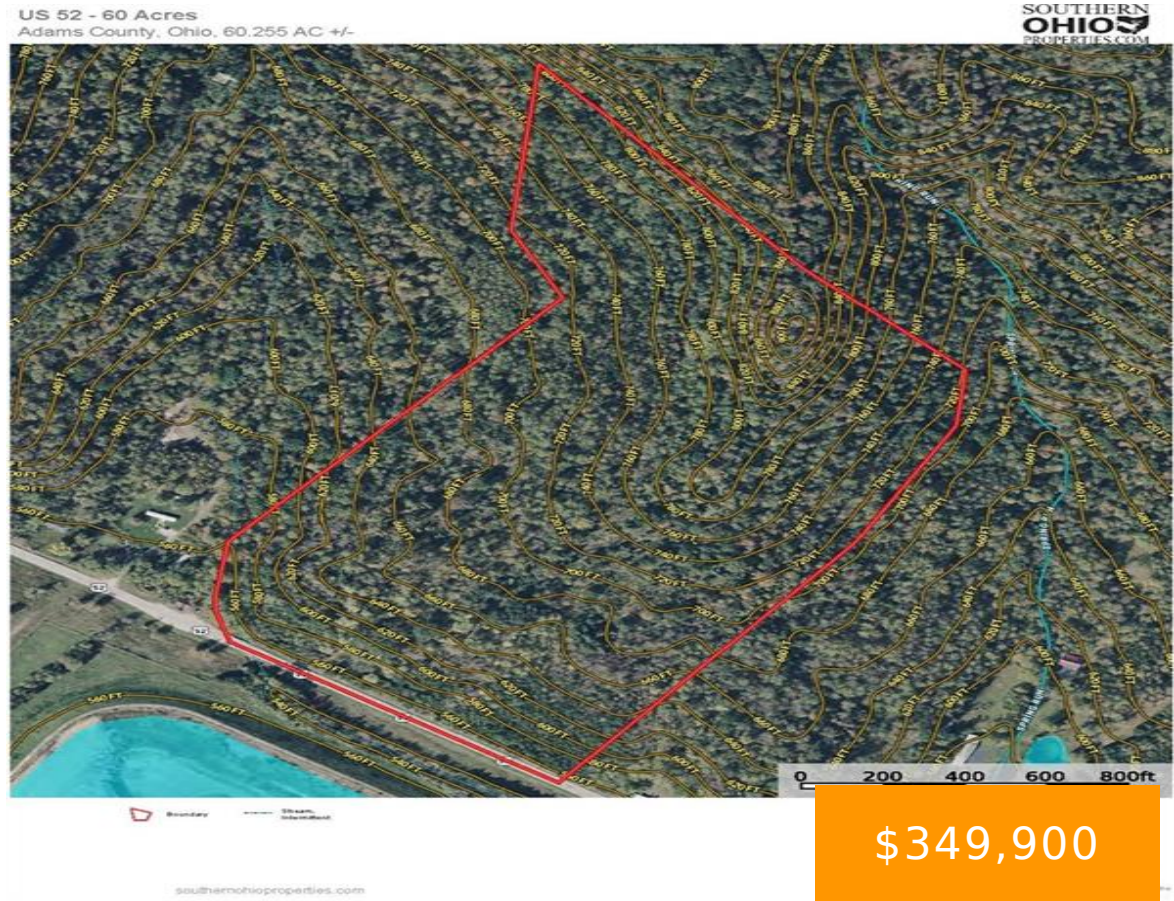

60 AC, US RT 52, MANCHESTER, OH, 45144

<https://www.flourishteam.com>

60 ac, US RT 52,
Manchester, OH,
45144

60 acres of Prime Big buck Hunting Land in Southern Adams County overlooking the Ohio River. Located near several large un hunted sections of Nature Conservancy in an area second to none for producing giant trophy Whitetails. Land consists of primarily wooded hillside with a large flat bench not far up above the road that is [...]

- Acreage
- Land
- Active

Location Details

County Or Parish: Adams
Zoning: Agricultural,Unzoned

School District: Manchester

Property Details

Lot Dimensions: 60.25 acres

Distressed Property: None

Parcel Number: 174-00-00-002.004

Transaction Type: Sale

Property Features

Land Features: Creek, Wooded

Road Type: US RT

Timber: 58 acres

Utilities: Utilities at Street

Frontage: 1000 ft

Miscellaneous