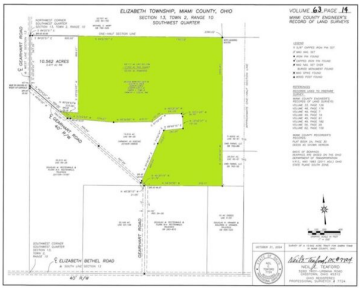

GEARHART, ROAD, TIPP CITY, OH, 45371

<https://www.flourishteam.com>

Gearhart, Road,
Tipp City, OH,
45371

Experience the possibilities of this 52.55-acre, tillable parcel located in Elizabeth Township, Tipp City. Currently used for agricultural purposes, the property is well suited for continued farming in accordance with A-1 Agricultural zoning requirements. The open, gently rolling acreage provides peaceful countryside views while remaining conveniently located near Tipp City, I-75, and surrounding amenities. Zoned [...]

- Acreage
- Land
- Active

Location Details

County Or Parish: Miami
Zoning: Agricultural

School District: Miami East

Property Details

Lot Dimensions: irr

Aerial YN: 1

Transaction Type: Sale

Parcel Number: E09008910

Distressed Property: None

Property Features

Road Type: township

Timber: none

Miscellaneous

Taxes Semi Annual: 654.07

Courtesy of