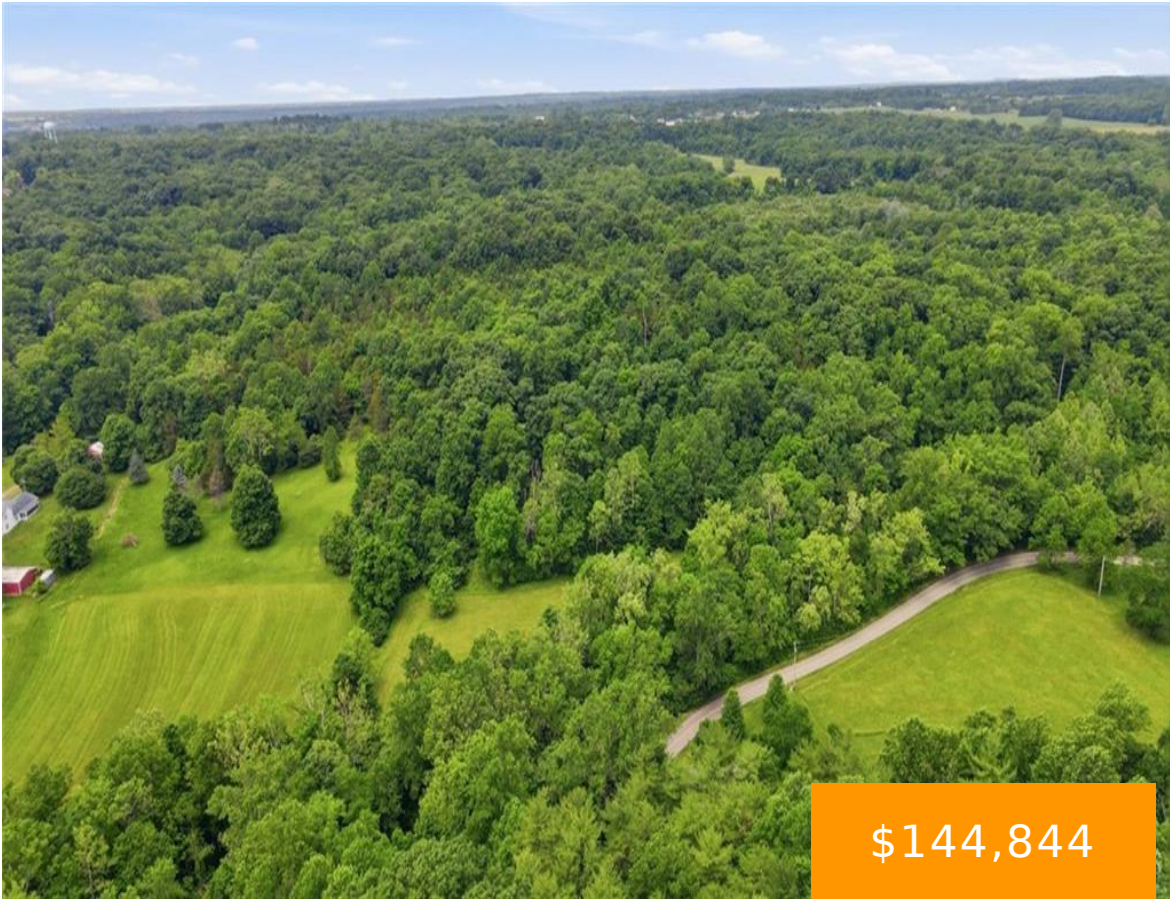

# HINKLE, ROAD, MADISON TWP, OH, 45042

<https://www.flourishteam.com>

Hinkle, Road,  
Madison Twp, OH,  
45042

Newly surveyed and split lots available on Hinkle Road near Astoria. Lot 1 is 5.004 Acres, Lot 2 is 5.173 Acres and Lot 3 is 5.119 Acres. The parcels are on the west side of the road at 7548 Hinkle Road. County water at the road. Price per acre is \$28,000. Located close to town [...]

## Property Details

**Lot Dimensions:** OR

**Parcel Number:** E2210039000077

**Aerial YN:** 1

**Distressed Property:** None

**Transaction Type:** Sale

---