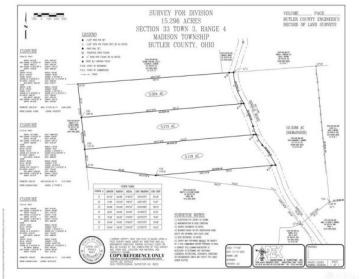

# HINKLE, ROAD, MADISON TWP, OH, 45042

<https://www.flourishteam.com>

Hinkle, Road,  
Madison Twp, OH,  
45042

Newly surveyed and split lots available on Hinkle Road near Astoria. Lot 1 is 5.004 Acres, Lot 2 is 5.173 Acres and Lot 3 is 5.119 Acres. The parcels are on the west side of the road at 7548 Hinkle Road. County water at the road. Price per acre is \$28,000. Located close to town [...]

## Rooms & Units Description

**Unit Number:** Lot #2

## Location Details

**County Or Parish:** Butler

**School District:** Madison

**Zoning:** Residential

---

## Property Details

**Lot Dimensions:** OR

**Parcel Number:** E2210039000077

**Aerial YN:** 1

**Distressed Property:** None

**Transaction Type:** Sale

---