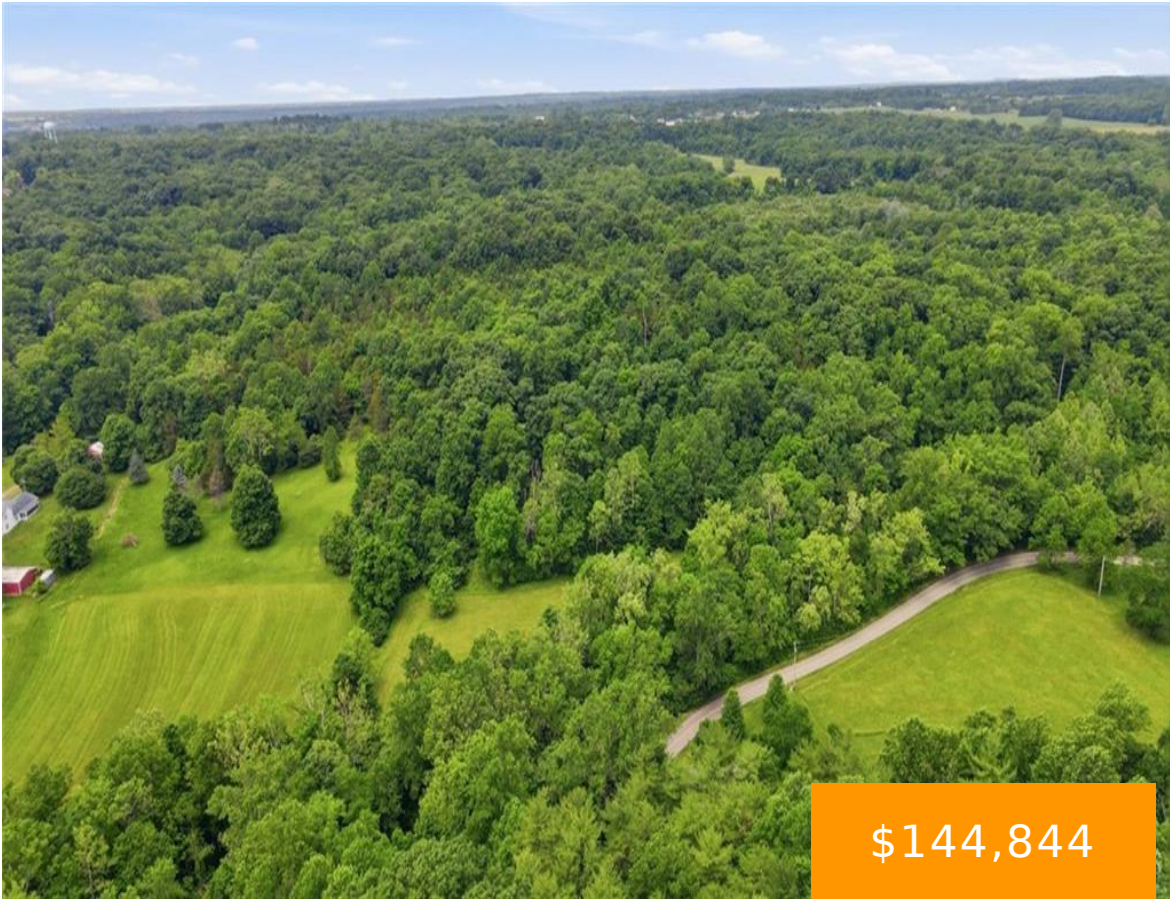

# HINKLE, ROAD, MADISON TWP, OH, 45042

<https://www.flourishteam.com>

Hinkle, Road,  
Madison Twp, OH,  
45042

\$144,844

Newly surveyed and split lots available on Hinkle Road near Astoria. Lot 1 is 5.004 Acres, Lot 2 is 5.173 Acres and Lot 3 is 5.119 Acres. The parcels are on the west side of the road at 7548 Hinkle Road. County water at the road. Price per acre is \$28,000. Located close to town [...]

## Rooms & Units Description

Unit Number: Lot #3