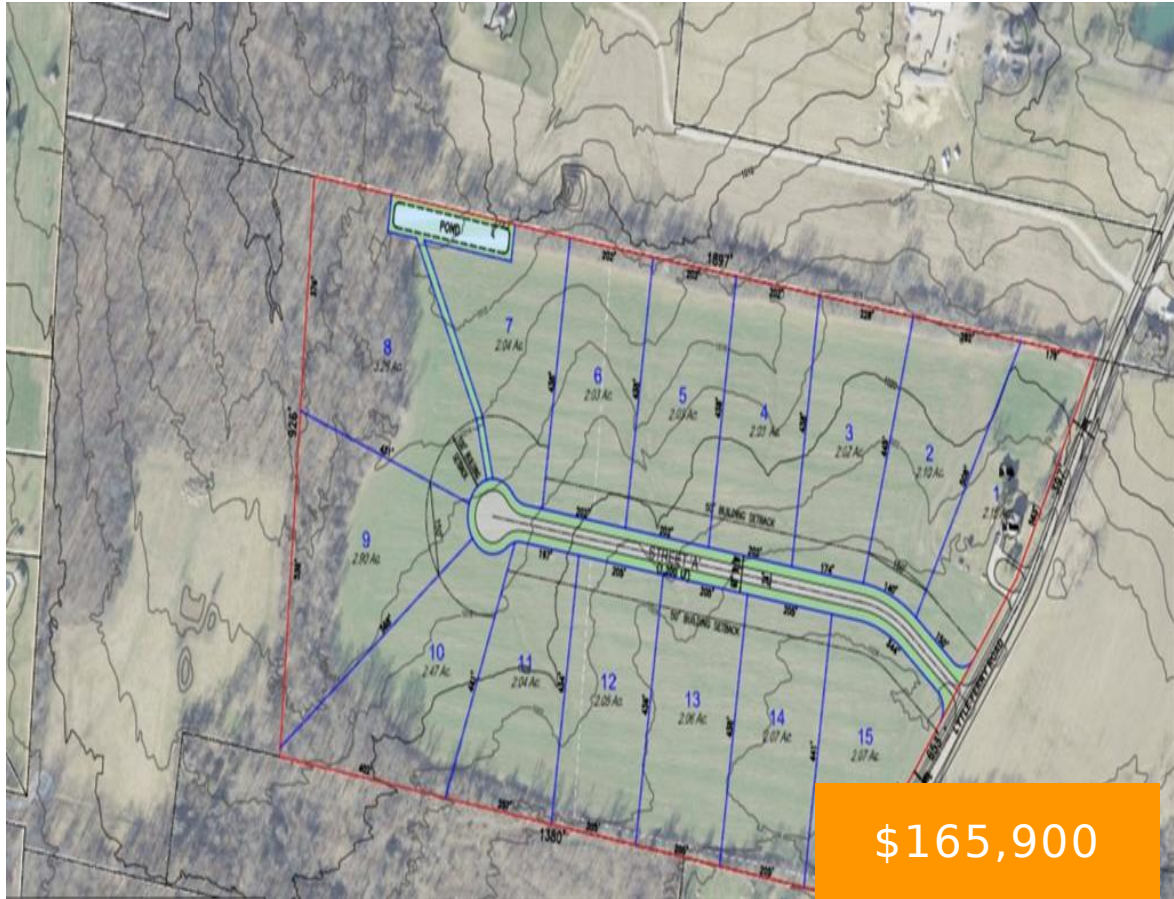

# LOT 1, LYTTLE-FERRY RD, WAYNE TWP, OH, 45068

<https://www.flourishteam.com>

Lot 1, LYTTLE-FERRY RD, Wayne Twp, OH, 45068

Build your dream home with ACE Homes on this 2.15 acre in Saddlebrook Estates

- Single Family Lot
- Land
- Active

## Location Details

**County Or Parish:** Warren

**School District:** Wayne

**Zoning:** Residential

## Property Details

**Lot Dimensions:** 2.15 acres

**Aerial YN:** 1

**Transaction Type:** Sale

**Parcel Number:** 0515400027

**Distressed Property:** None

---