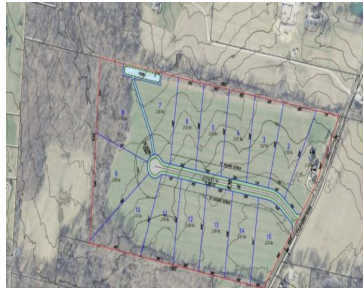

# LOT 1, LYTTLE-FERRY RD, WAYNE TWP, OH, 45068

<https://www.flourishteam.com>

Lot 1, LYTTLE-FERRY RD, Wayne Twp, OH, 45068

Build your dream home with ACE Homes on this 2.15 acre in Saddlebrook Estates

- Single Family Lot
- Land
- Active

## Location Details

**County Or Parish:** Warren

**School District:** Wayne

**Zoning:** Residential

## Property Details

**Lot Dimensions:** 2.15 acres

**Aerial YN:** 1

**Transaction Type:** Sale

**Parcel Number:** 0515400027

**Distressed Property:** None

---