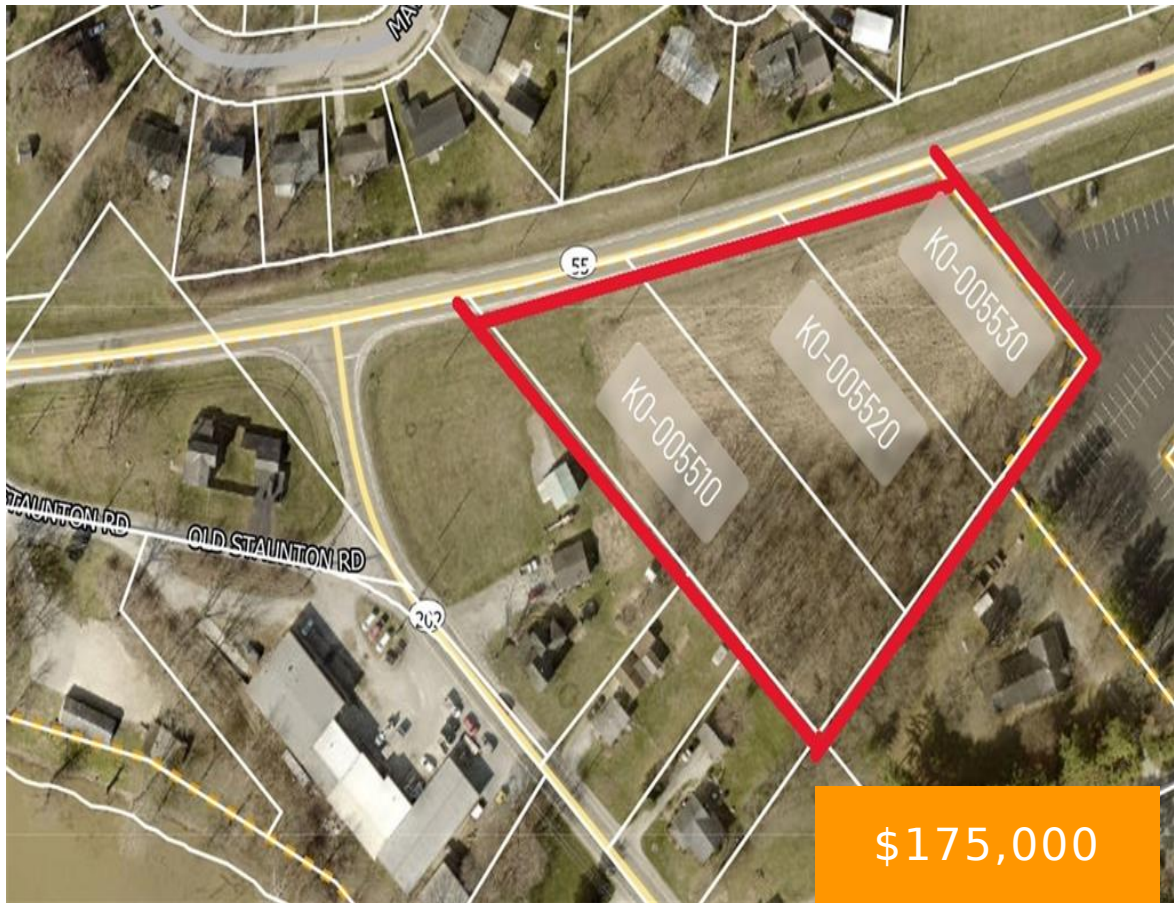

ST RT 55, TROY, OH, 45373

<https://www.flourishteam.com>

St Rt 55, Troy, OH,
45373

Three lots. Parcels K30-005510, K30-005520, K30-005530. According to county records, each lot is available for locating a house. All three properties are being sold in a single sale. Prime location just a mile for Troy public square. Property is in Staunton Township but abuts Troy city property.

- Acreage
- Land
- Active

Location Details

County Or Parish: Miami

School District: Miami East

Property Details

Lot Dimensions: 379 X 370 **Parcel Number:** K0-005510, K0-005520, K0-005530

Aerial YN: 1

Distressed Property: None

Transaction Type: Sale

Property Features

Road Type: US Rt 55

Timber: Partially wooded

Miscellaneous

Taxes Semi Annual: 340.00

Assessments: none

Courtesy of